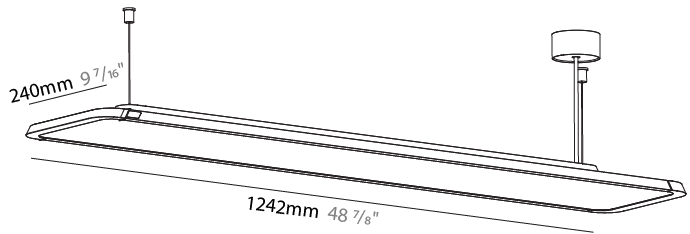

1. To build a product code in our configurator select the specify button on the base model # product page
2. To build a manual product code on this datasheet choose from the options listed below in blue font and add the suffix to the base model #

GENERAL

Series: Hadi
Subseries: Hadi-M Suspended
Brand: Prolicht
Division: Architectural
Mounting Type: Suspension
Mounting Location: Ceiling
Subcategory: Pendant

PHYSICAL

Shape: Rectangle
Length (mm): 1242
Length (in): 48 7/8
Width (mm): 240
Width (in): 9 7/16
Height (mm): 48
Height (in): 1 7/8
Light Distribution: Direct / Indirect
Fixture Finish: SSR / BKV / CWI / CRY / HAB / UFT / ITA / RUA / FTG / MYG / LOD / PUS / FRO / FUP / KIA / POP / BLS / SPG / MEY / GOH / GUM / CHC / COM / ABZ / JAG / OBR / MOS / ROR
Fixture Material: Extruded Aluminum / Steel
Cable Details: 2,000mm / 6,000mm Transparent Cable

ELECTRICAL

Lamp Type: LED (Zhaga Standard)
Input Wattage (W): 68.5
Total Output Wattage (W): 61.8
Dimming: Non-Dimmable
Driver Included: No
Driver Location: Integrated
Driver Type: Constant Current - Universal
Driver Class: Class 2
Input Voltage (V): 120 - 277
Upon Request: 0-10V Dimming

LED

Color Temperature (°K): 3000 / 3500 / 4000
Max. Delivered Lumen (lm): 7246 / 7230 / 7378
Nominal Lumen (lm): 8606 / 8687 / 8762
CRI: >90 CRI
Lamp Life (hrs): 50000

OPTICAL

RATINGS AND CERTIFICATIONS

Certified By: Certified for North American Standards
IP rating: IP20