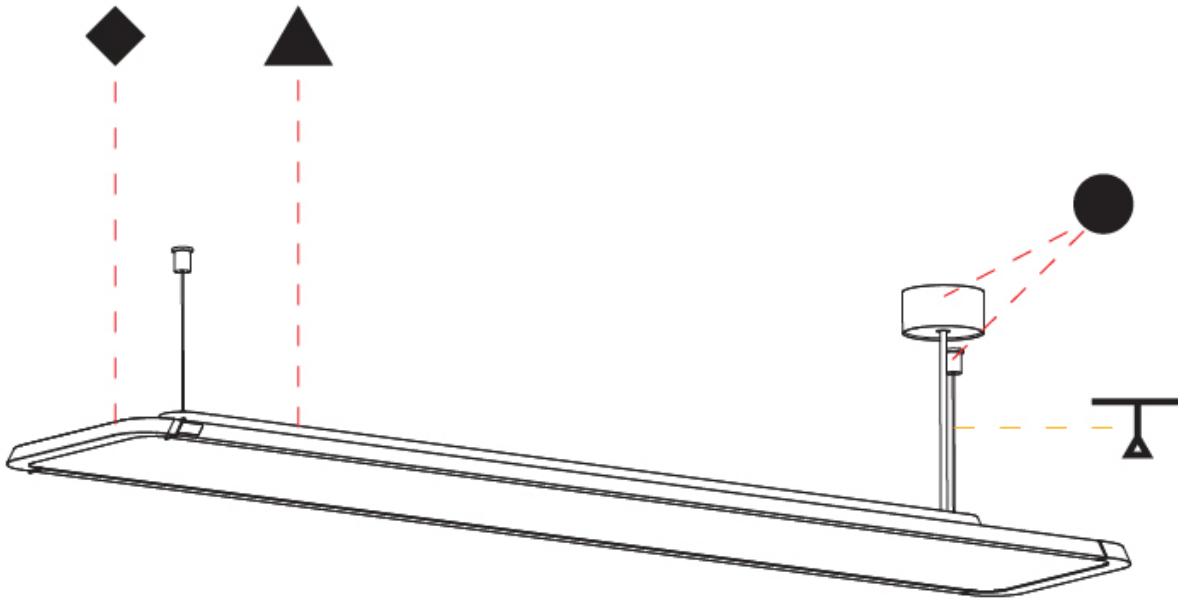

HADI-M SUSPENDED SUSPENSION

A300408-

PROJECT	_____
TYPE	_____
SPECIFIER	_____
QUANTITY	_____
DATE	_____

A